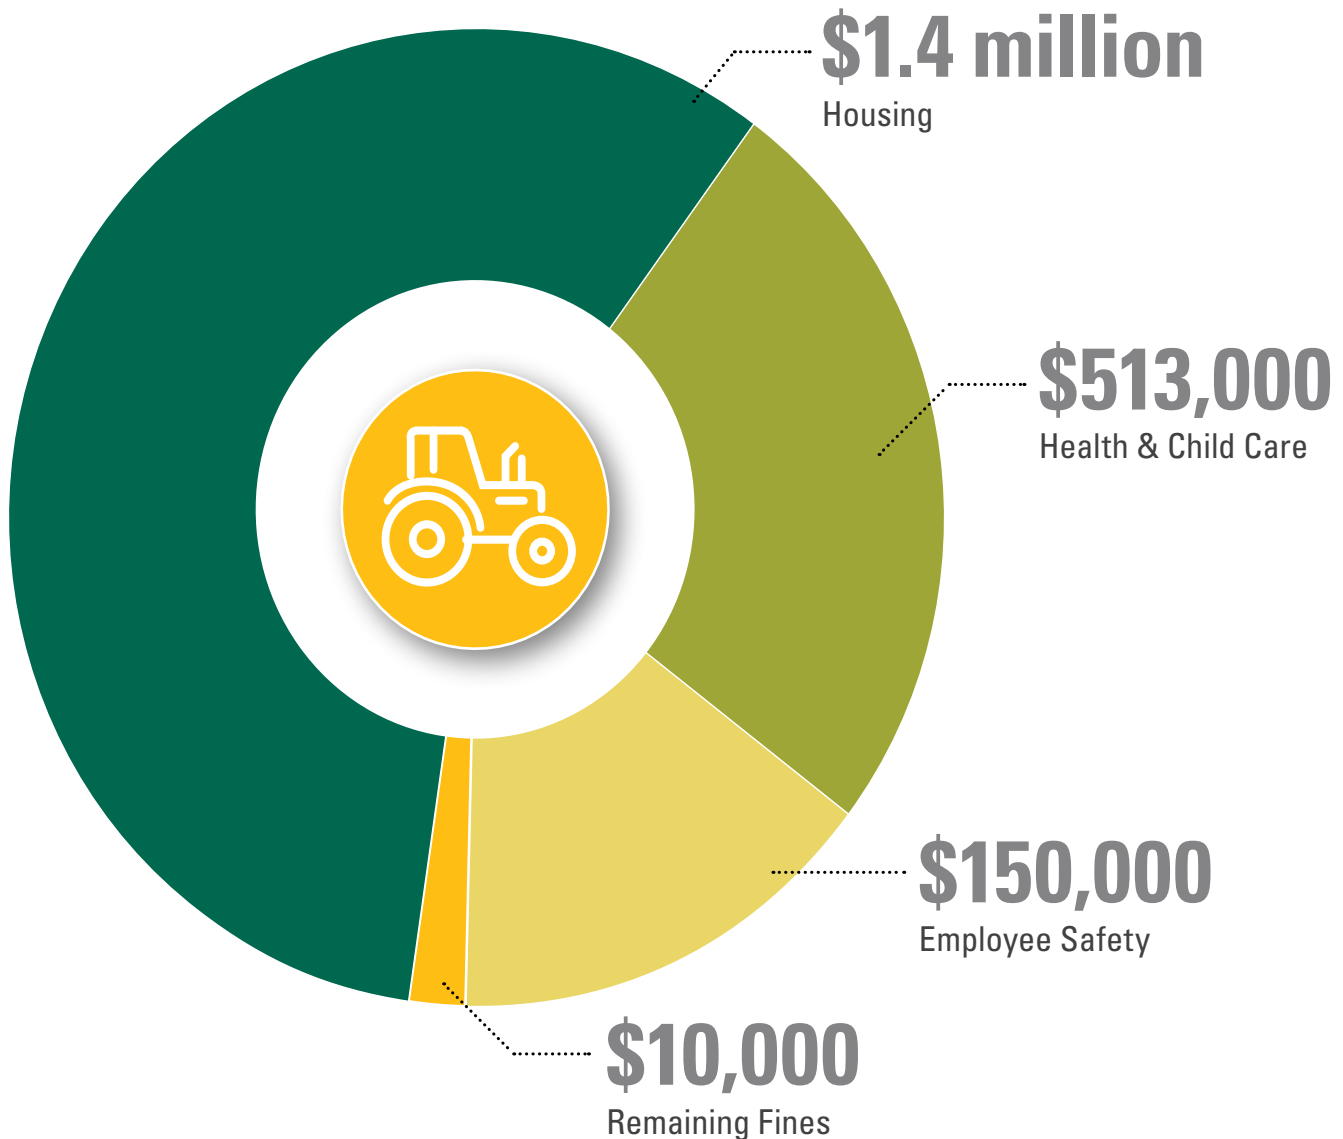

# Gebbers Farms Settlement

*The company will spend more than \$2 million investing in Central Washington farmworkers and their families.*

AUGUST 2021

FY22-031 [08-2021]